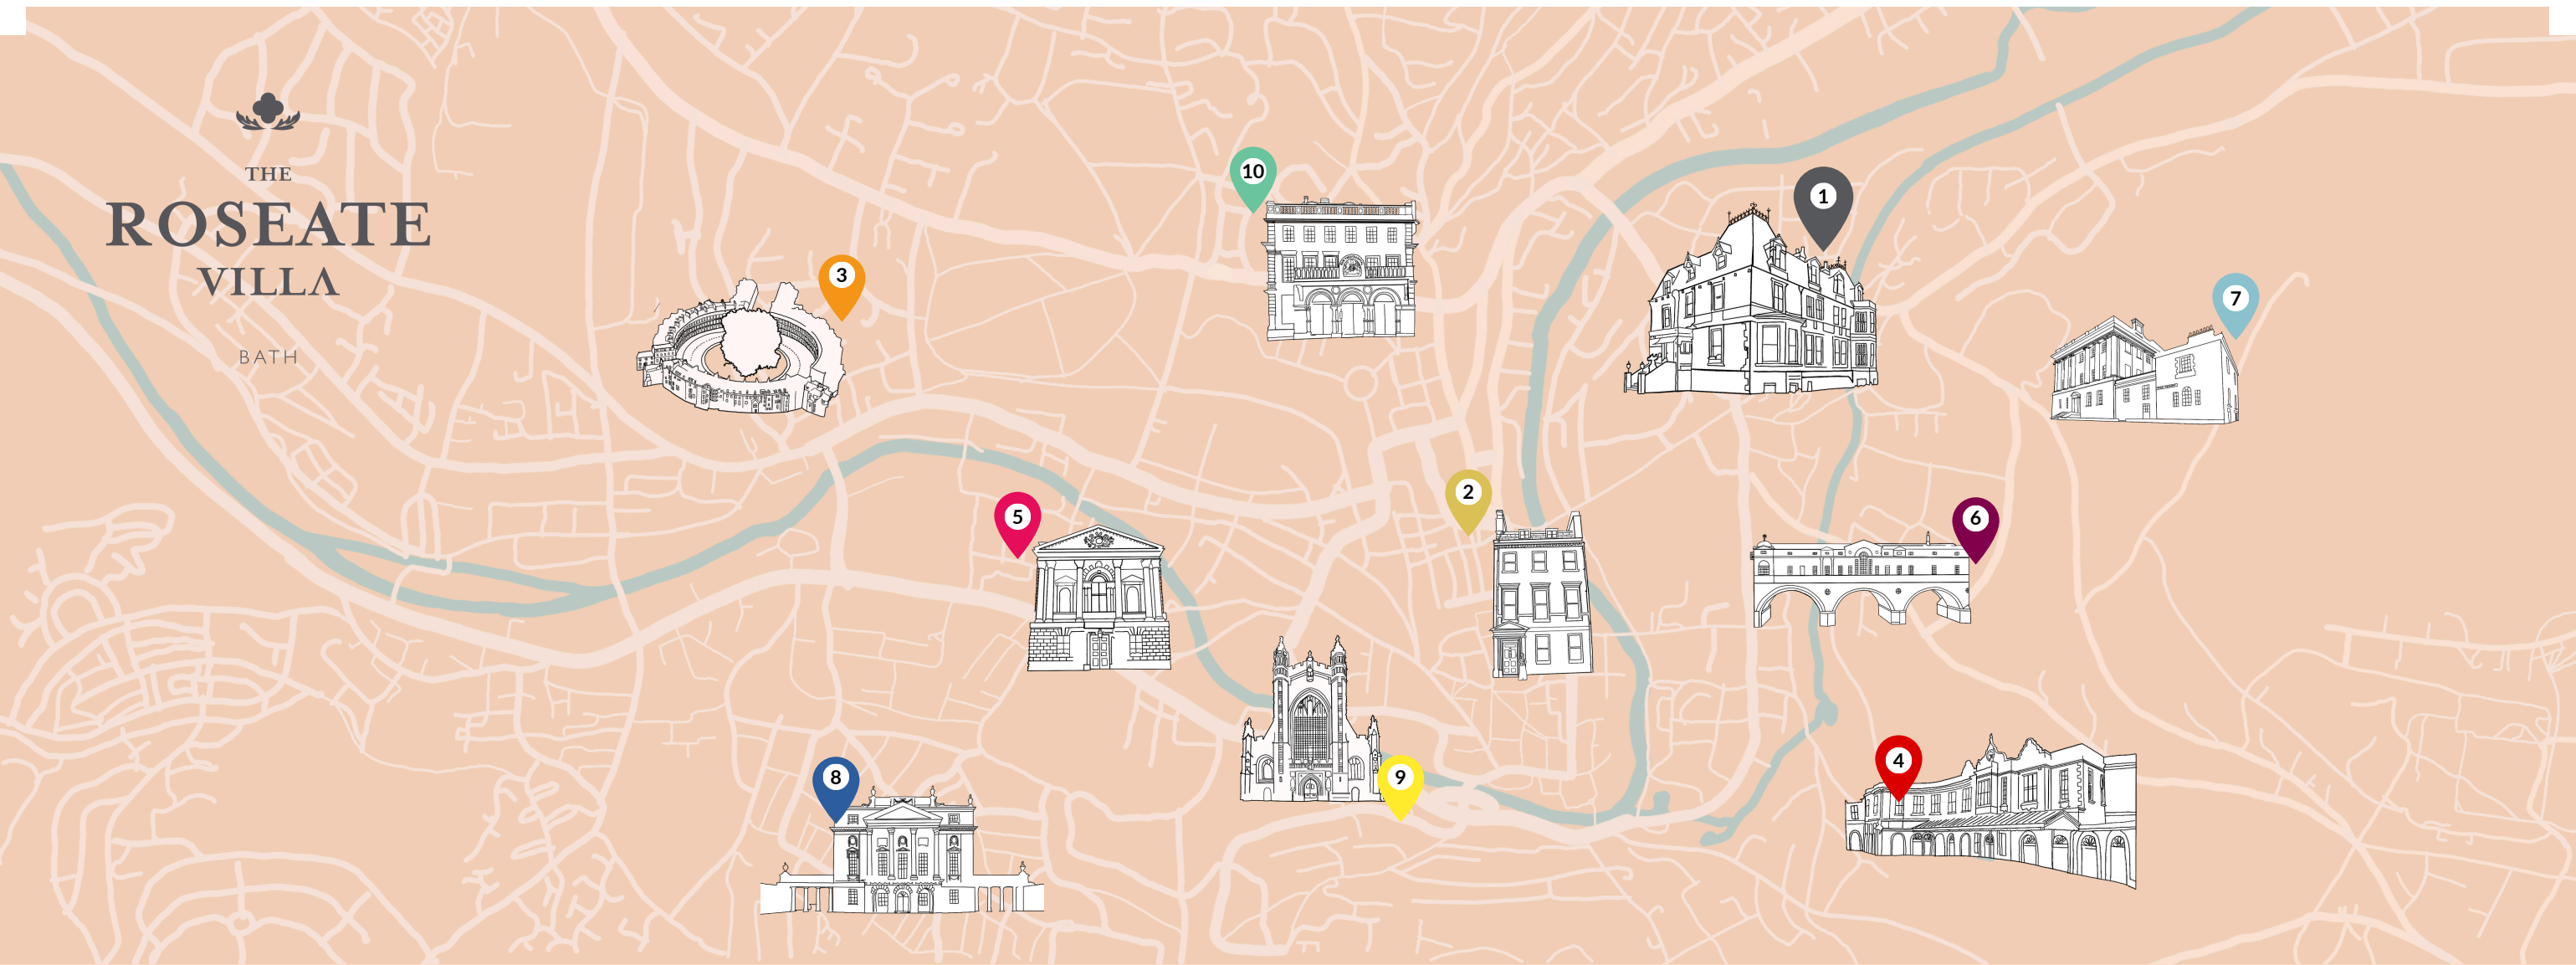

THE ROSEATE VILLA

BATH

The Roseate Villa Bath

2 The Jane Austen Centre
12 Minutes Walk
10 Minutes by Car

3 The Circus
16 Minutes Walk
6 Minutes by Car

4 Bath Spa Train Station
15 Minutes Walk
7 Minutes by Car
16 minutes from Bristol

5 The Roman Baths
9 Minutes Walk
9 Minutes by Car

6 Pulteney Bridge
5 Minutes Walk
2 Minutes by Car

7 No 1 Crescent
18 Minutes Walk
10 Minutes by Car

8 The Holbourne Museum
8 Minutes Walk
2 Minutes by Car

9 Bath Abbey
9 Minutes Walk
8 Minutes by Car

10 Theatre Royal
11 Minutes Walk
7 Minutes by Car