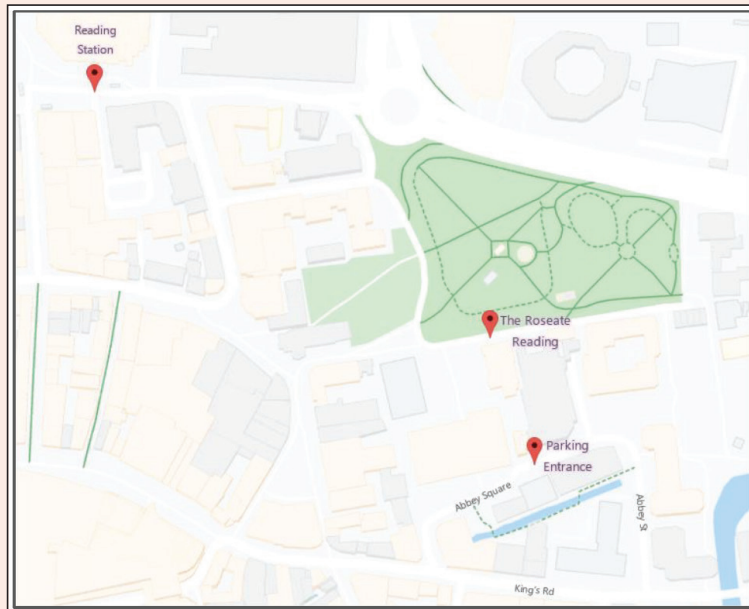

Parking at The Roseate Reading

The Roseate Reading has a modest car park located at the rear of the hotel. The car park has a different access route to the main hotel entrance. Please navigate directly to the following address. The Post Code for the car park is RG1 3BE and is located on Abbey Square, accessible from Kings Road. A map is shown below for your convenience.

The car park is operated by a third party company and vehicles are identified upon arrival with a camera system. Guests will need to visit the Reception Desk upon arrival to register their car details. Failure to register may result in a fine being issued by the company.

Parking is chargeable at the following rates (inclusive of VAT) and can be paid at the Reception Desk:

Up to 4 hours: £6.00 per car | 4-12 hours: £12.00 per car | 12-24 hours: £20.00 per car

If the hotel's car park is full,
there are 3 car parks all within 5-10 minutes' walk from the hotel:

Queen's Road Car Park | Reading Station | The Oracle (Riverside Car Park)
(RG1 4AR) (RG1 8BT) (RG1 2AG)

The Roseate Reading
26, The Forbury, Reading. Berkshire, RG1 3EJ